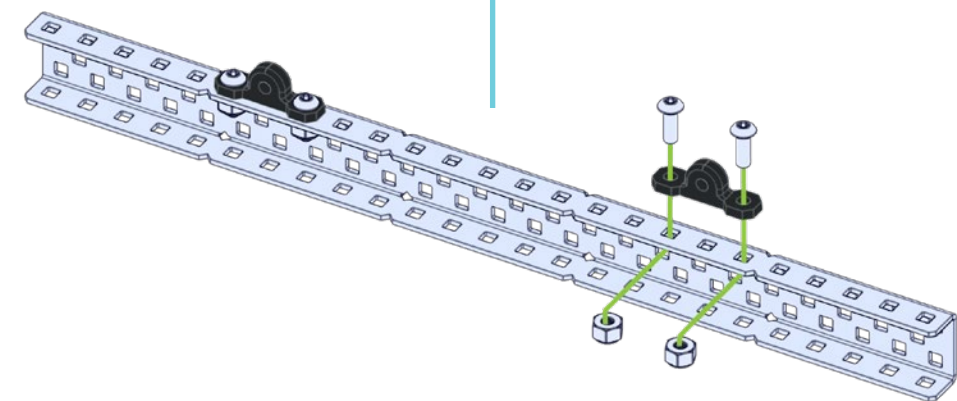

Crunch Build Instructions

276-8001-755

Parts List

All V5 Control System, gears, wheels, wires, and structure are not to scale
All other parts listed are 1:1 scale

21x 276-6009-003

3x 276-1209-001

2x 276-6020-001

1x 276-4811

1x 276-4831

1x 276-1149-001

3x 276-2319-001

4x 276-2288-001

2x 276-6240-003

2x 276-2289-001

 2X