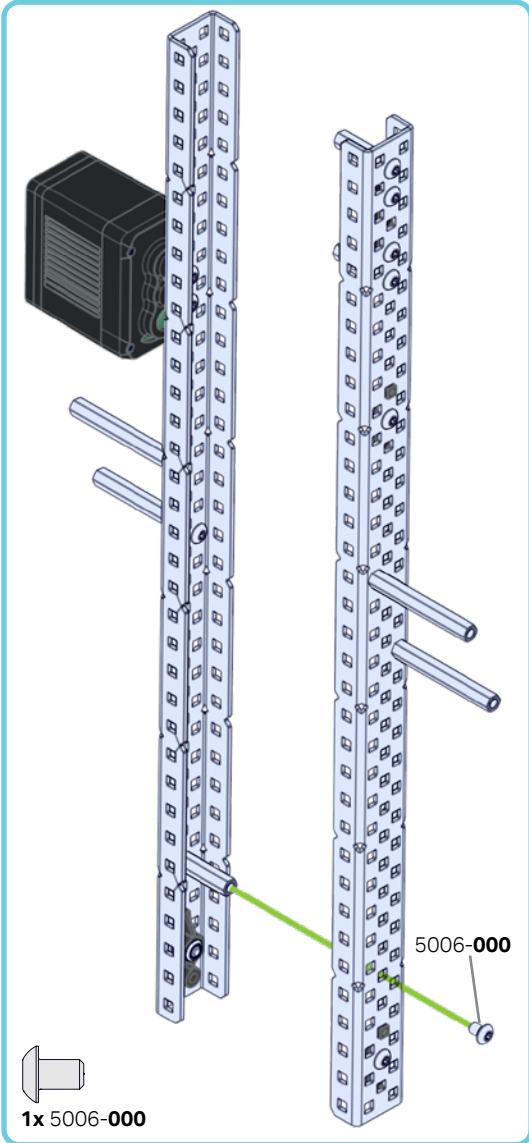

2x 4996-001

1x 5913-001

2x 2250-005