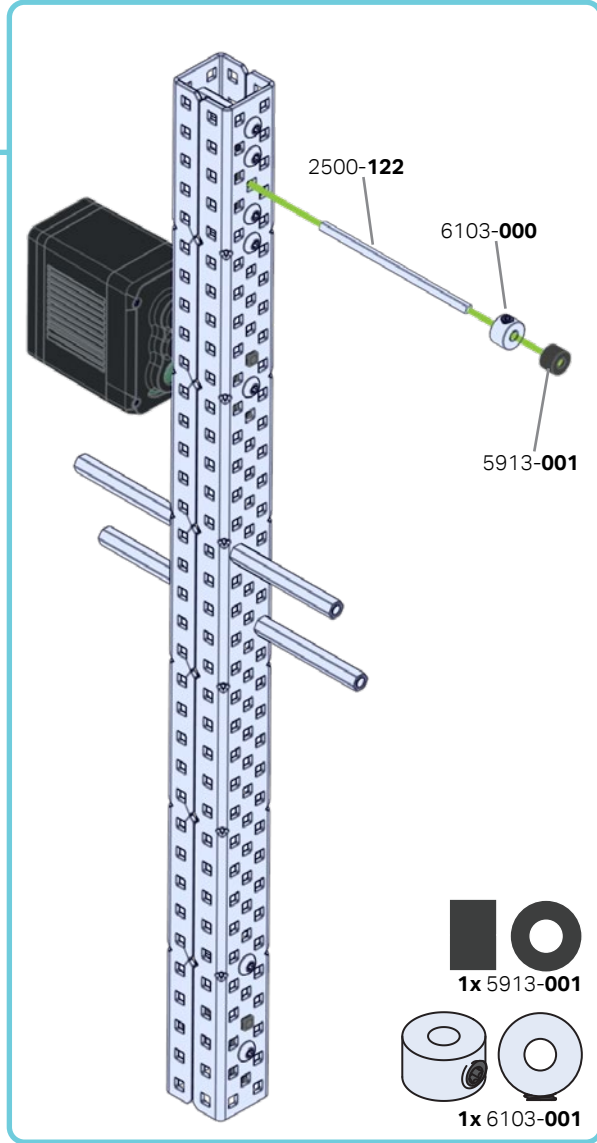

2x 4996-001

1x 5913-001

2x 2250-005