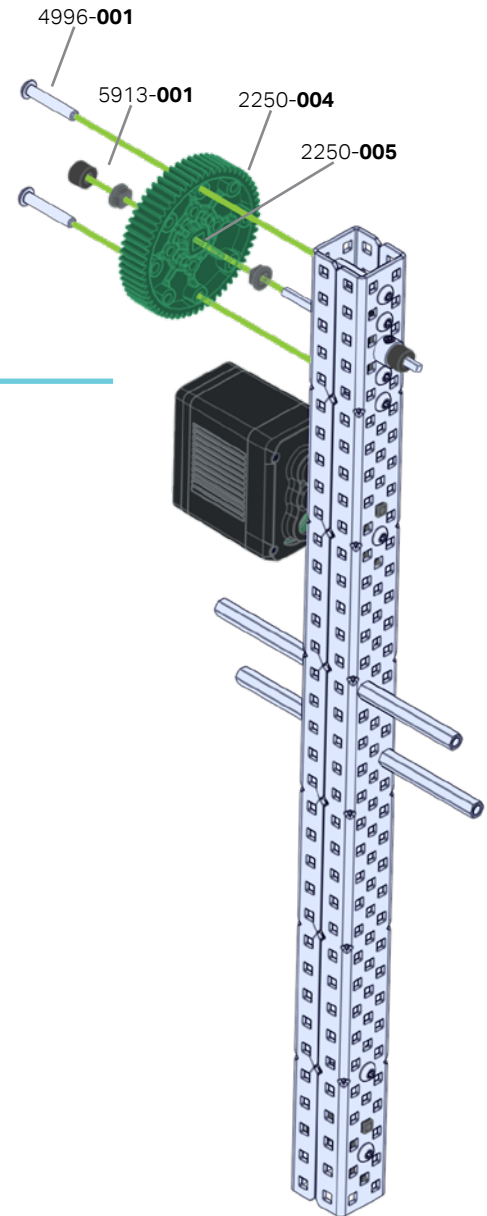

Crunch Build Instructions

276-8001-755

Parts List

All V5 Control System, gears, wheels, wires, and structure are not to scale
All other parts listed are 1:1 scale

21x 276-6009-003

3x 276-1209-001

2x 276-6020-001

1x 5006-000

1x 1027-001

1x 1016-001

1x 1018-001

1x 6103-001

1x 6009-003

1x 2500-122

2x 4996-001