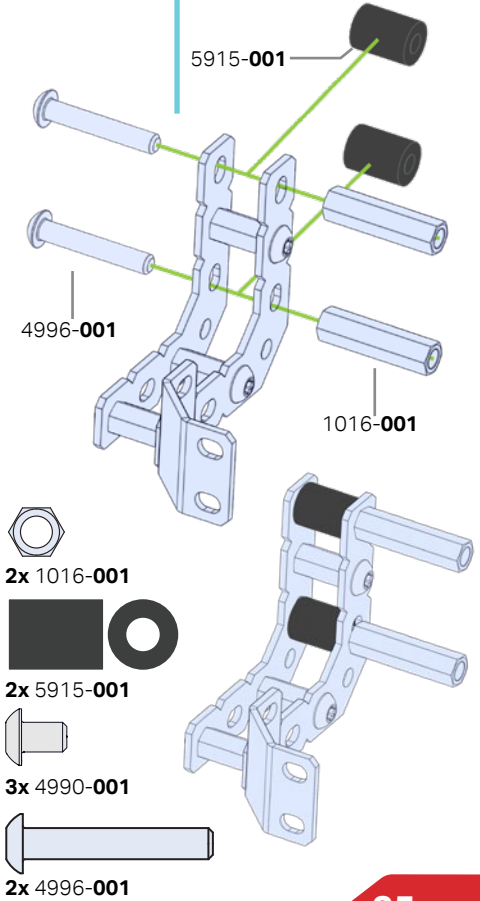

Crunch Build Instructions

276-8001-755

Parts List

All V5 Control System, gears, wheels, wires, and structure are not to scale
All other parts listed are 1:1 scale

21x 276-6009-003

3x 276-1209-001

2x 276-6020-001

72x 2252-001

1x 6103-000

10

2x 5912-001

3x 1014-001

3x 5006-000

2x 1016-001

2x 5915-001