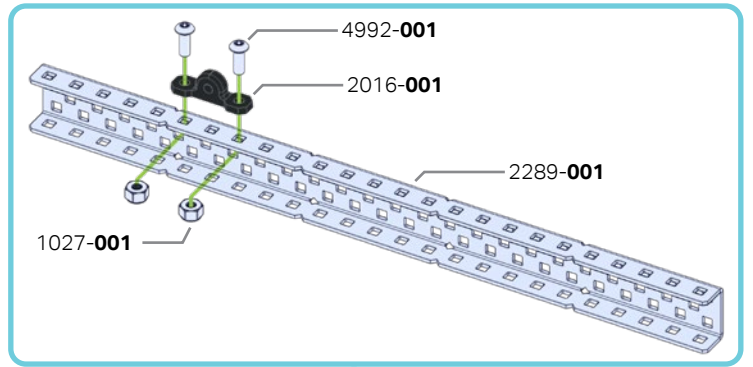

12x 4992-001

12x 1027-001

2x 2016-001